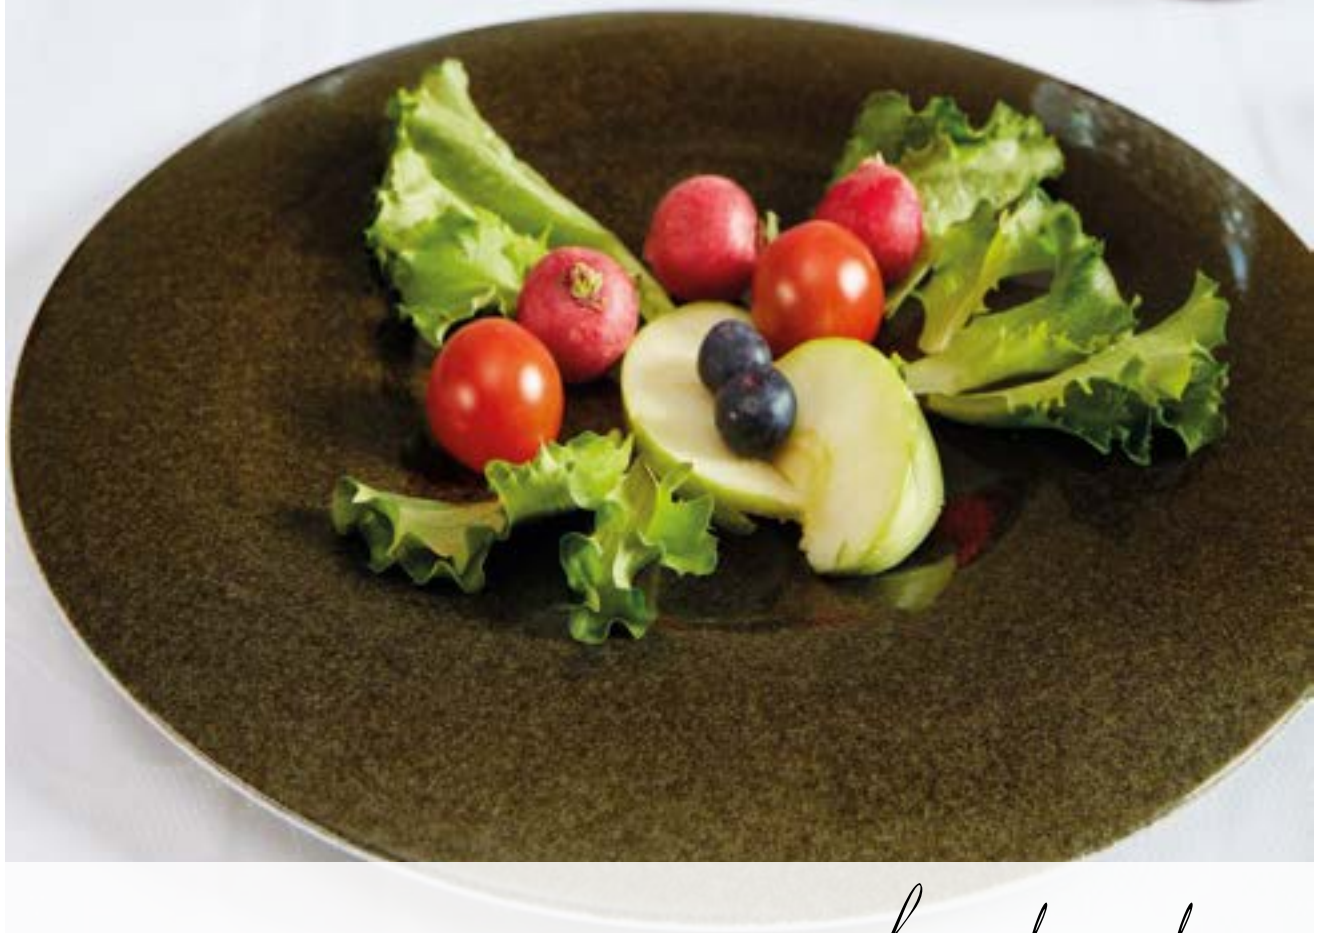

NOVEDADES 2019

PORVASAL

A PORCELAIN COMPANY

mundo amazonía

handmade

Plato Raia ø34cm

Plate Raia ø13,39"

Peso/Weight 1.186 gr